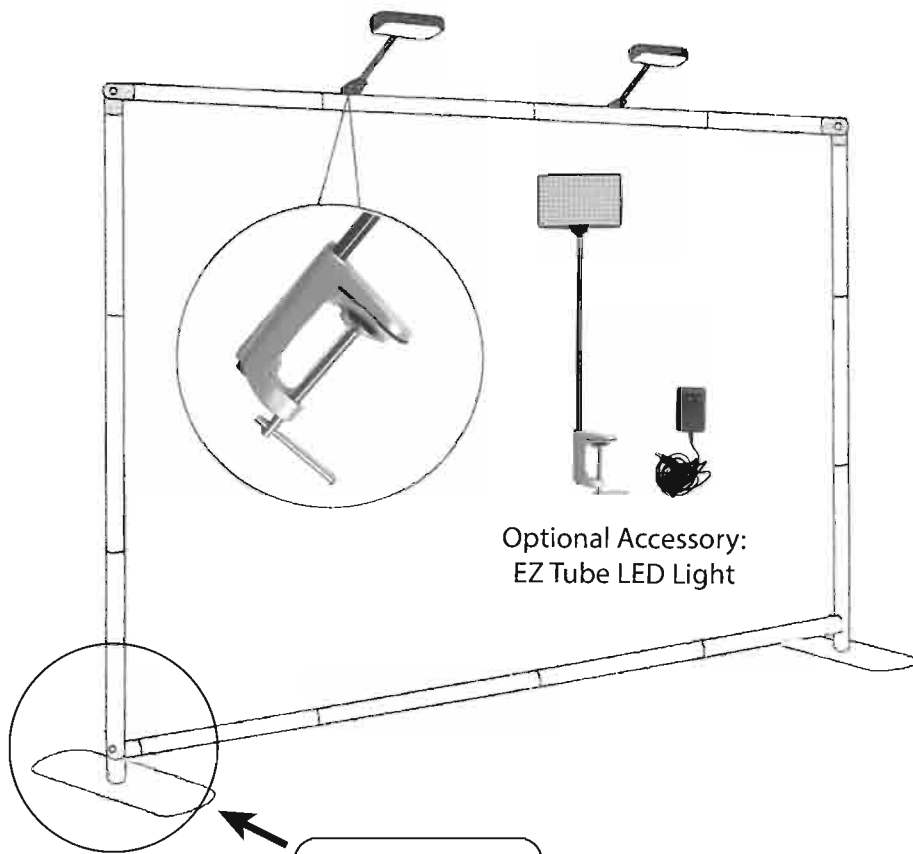

# EZ TUBE 10FT STRAIGHT TOOL FREE

EZ TUBE DISPLAYS  
PRODUCT CODE: EZT10STR-TF

On frame On graphic

## SET UP INSTRUCTIONS

Optional Accessory:  
EZ Tube LED Light